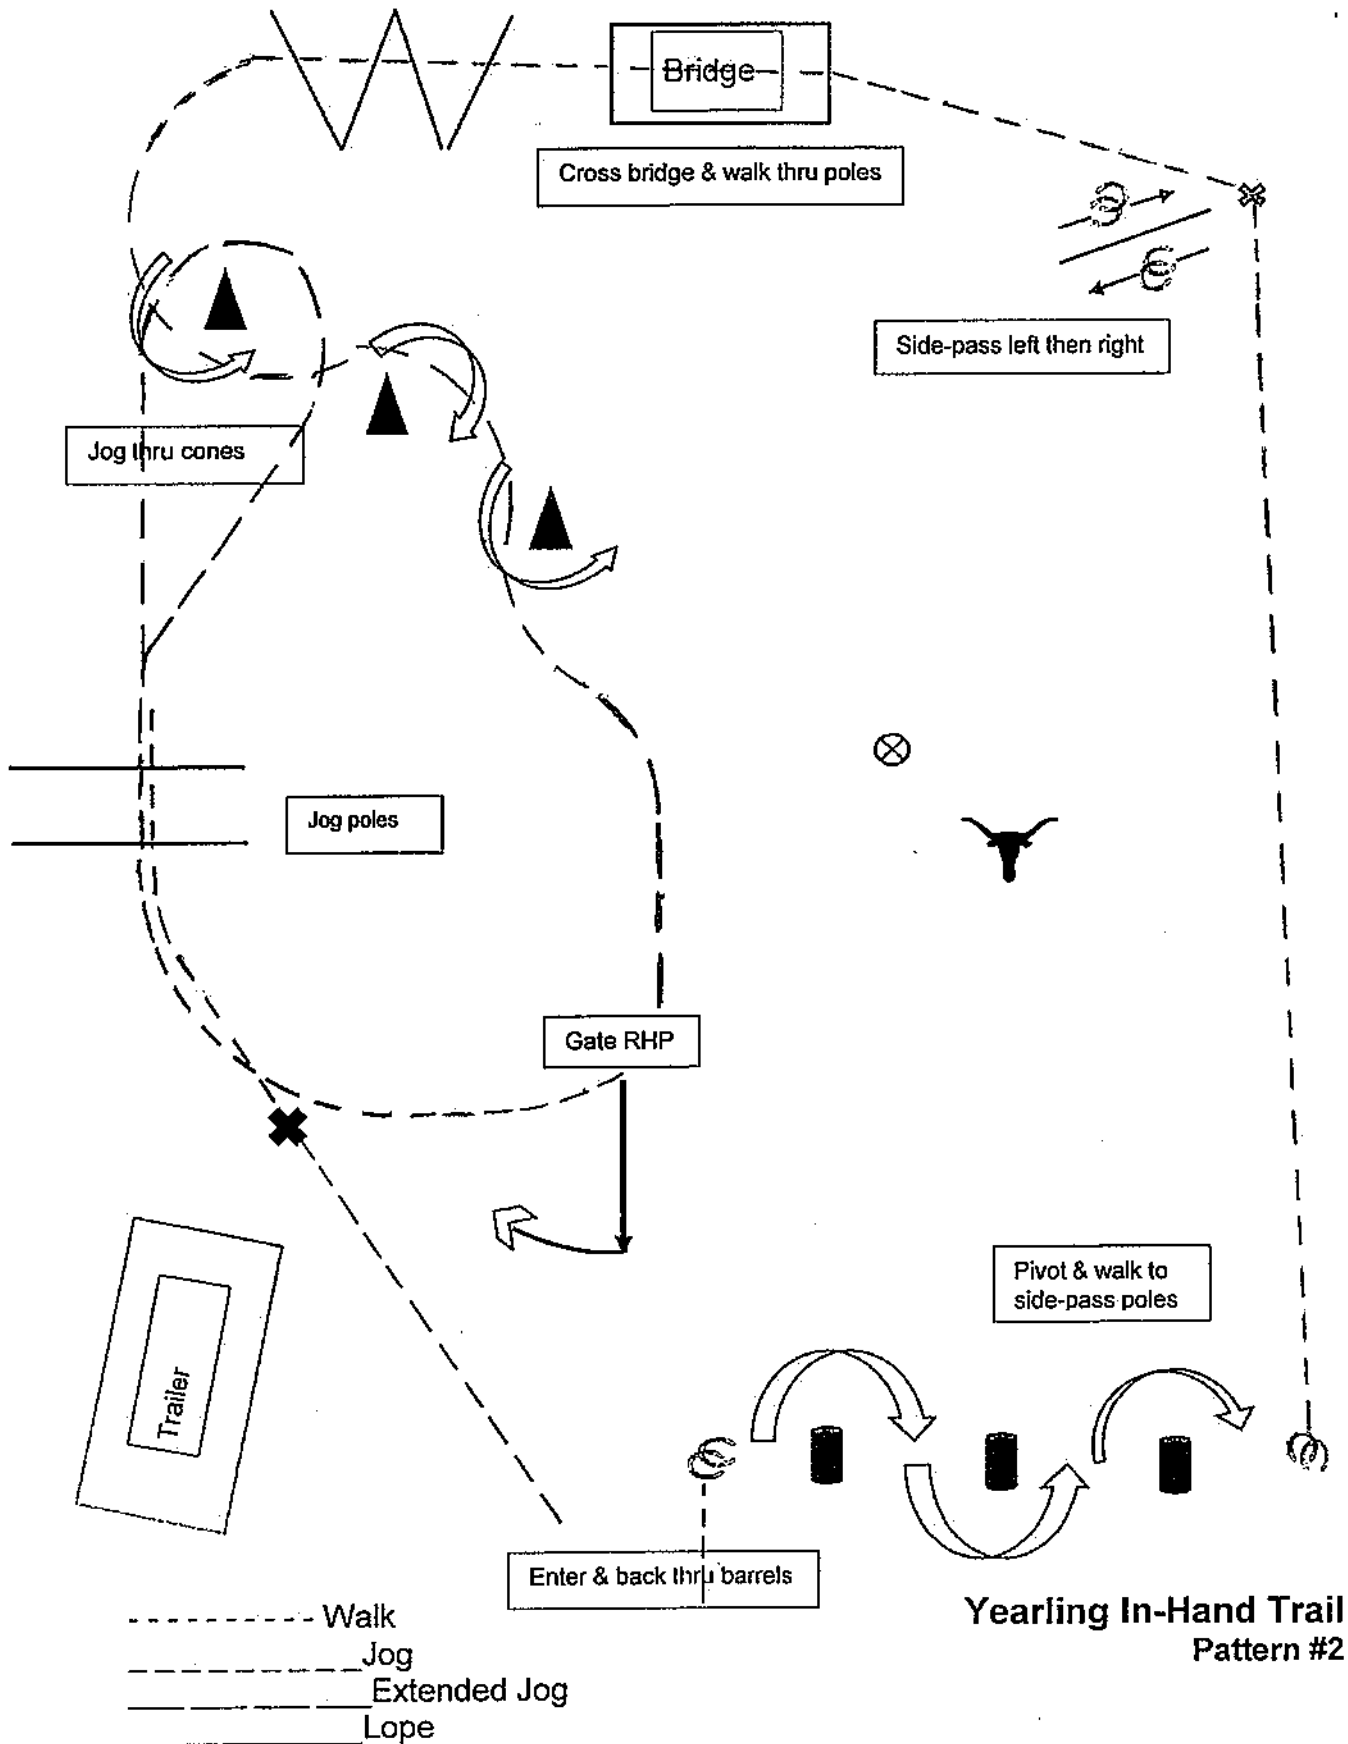

1. Enter arena, pivot on haunches & back thru barrels
2. Pivot right on haunches & walk to side-pass
3. Side-pass pole left then right
4. Walk to & over bridge & poles
5. Jog right around cones to gate

6. Work gate RHP
7. Walk to and jog over poles
8. Jog around 1st cone then walk back over poles to trailer
9. Exit at walk

**Yearling In-Hand Trail
Pattern #2**

1. Enter arena, pivot on haunches & back thru barrels
2. Pivot right on haunches & walk to side-pass
3. Side-pass pole left then right
4. Walk to & over bridge & poles
5. Jog right around cones to gate

6. Work gate RHP
7. Walk to then jog over poles
8. Jog around 1st cone then walk back over poles to trailer
9. Load & unload & exit at walk

1. Enter arena, pivot on haunches & back thru barrels
2. Pivot right on haunches and lope left lead around steer
3. Break to walk & side-pass pole left then right
4. Walk to & over bridge & poles
5. Jog right around cones to steer & rope steer
6. Walk to gate, work gate RHP
7. Jog from gate over poles, around 1st cone and back over poles to trailer
8. Dismount, load horse
9. Exit arena