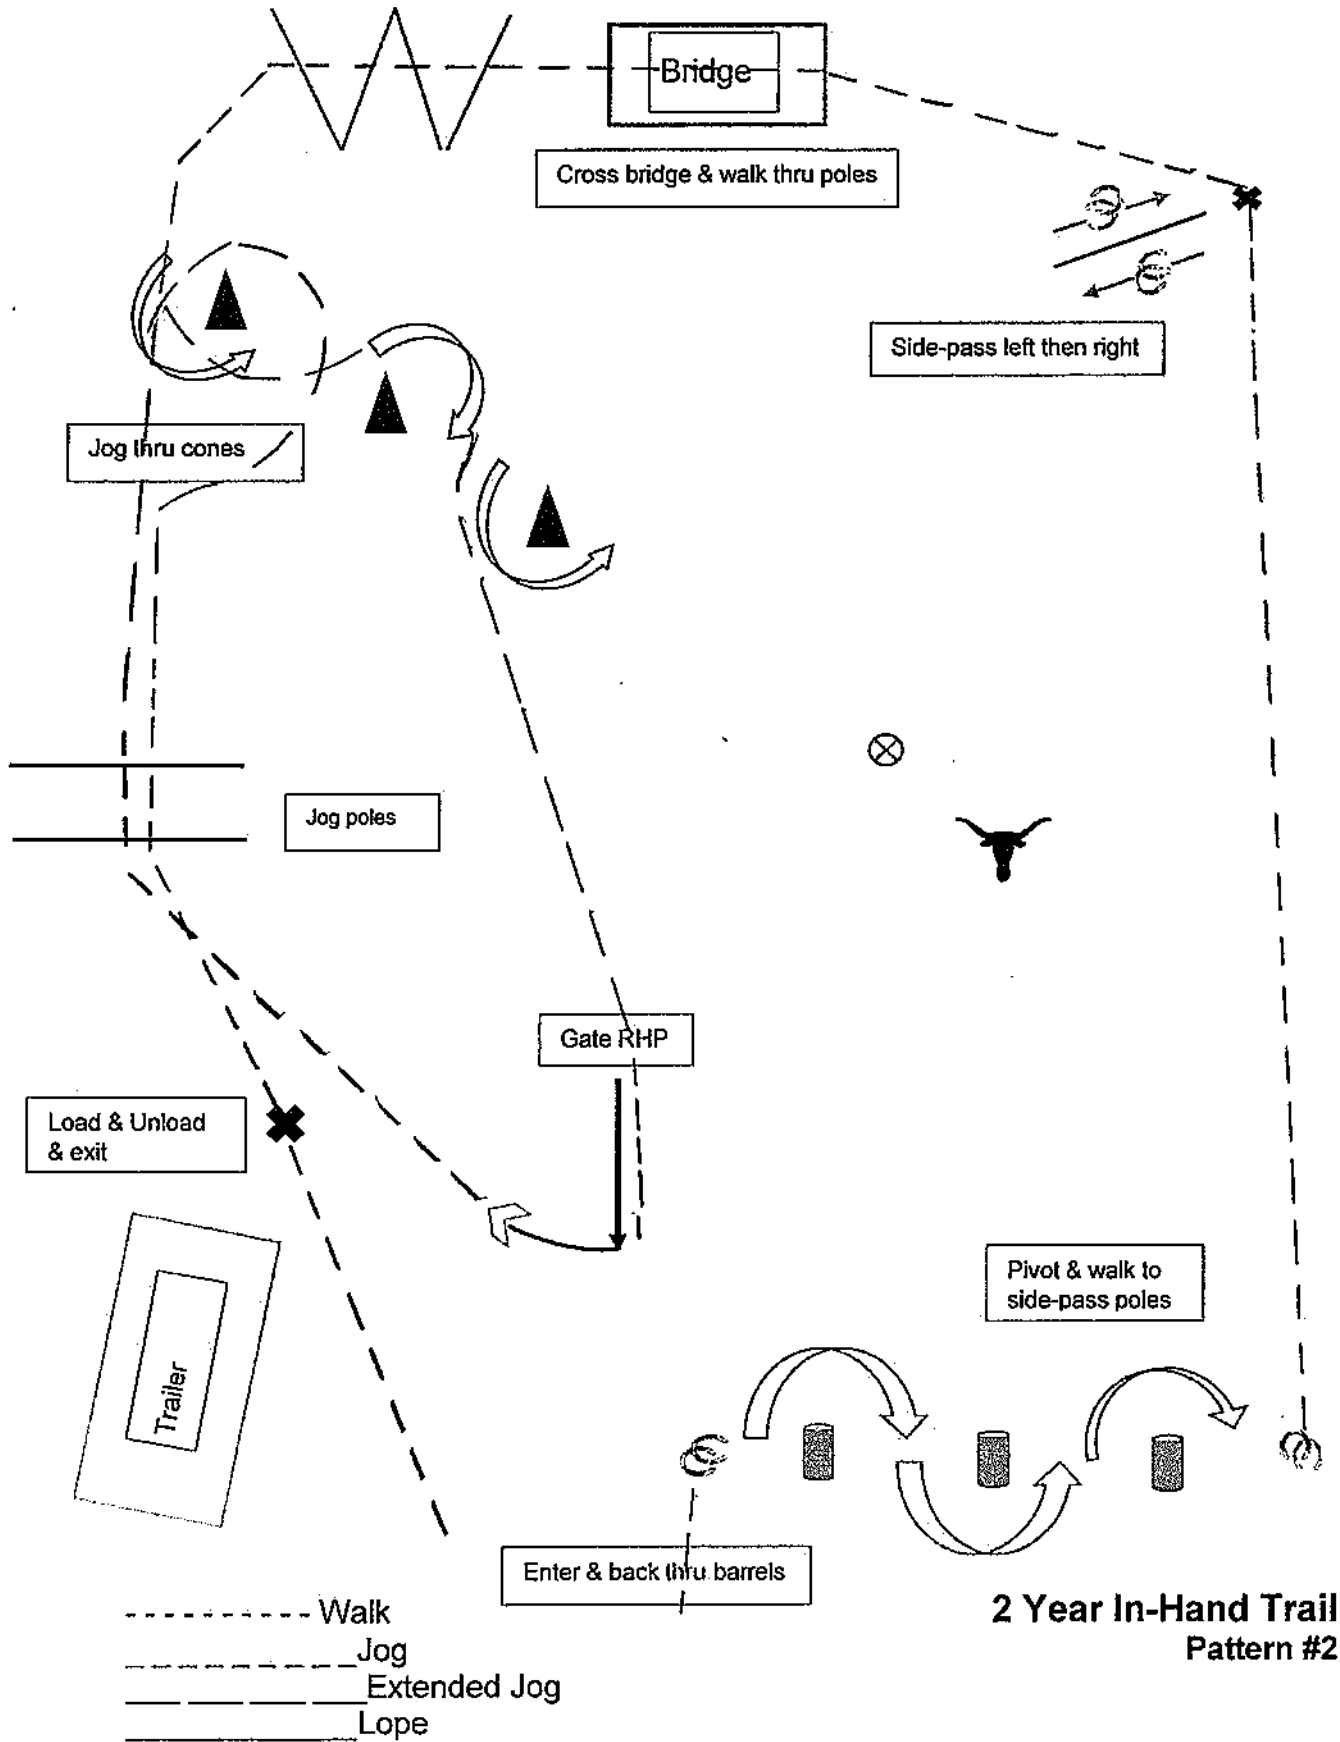

1. Enter arena, pivot on haunches & back thru barrels
2. Pivot right on haunches & walk to side-pass
3. Side-pass pole left then right
4. Walk to & over bridge & poles
5. Jog right around cones to gate

6. Work gate RHP
7. Walk to and jog over poles
8. Jog around 1st cone then walk back over poles to trailer
9. Exit at walk

**Yearling In-Hand Trail
Pattern #2**

1. Enter arena, pivot on haunches & back thru barrels
2. Pivot right on haunches & walk to side-pass
3. Side-pass pole left then right
4. Walk to & over bridge & poles
5. Jog right around cones to gate

6. Work gate RHP
7. Walk to then jog over poles
8. Jog around 1st cone then walk back over poles to trailer
9. Load & unload & exit at walk

1. Enter arena, pivot on haunches & back thru barrels
2. Pivot right on haunches and lope left lead around steer
3. Break to walk & side-pass pole left then right
4. Walk to & over bridge & poles
5. Jog right around cones to steer & rope steer
6. Walk to gate, work gate RHP
7. Jog from gate over poles, around 1st cone and back over poles to trailer
8. Dismount, load horse
9. Exit arena