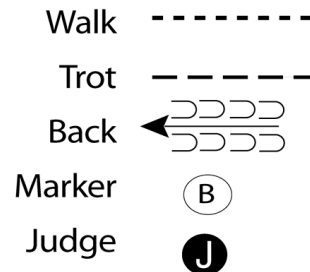

Wisconsin ARHA

Showmanship

Show Date: 09-02-2017

w w w . H o r s e S h o w P a t t e r n s . c o m

w w w . H o r s e S h o w P a t t e r n s . c o m

1. Begin at A. Walk halfway to B
2. Trot to and around B to the Judge
3. Stop and back one horse length
4. Walk to the Judge and set up for inspection
5. When dismissed perform a 270 degree turn and trot to the line-up

[S/1-15]

Pattern Provided by:

Amy Marx