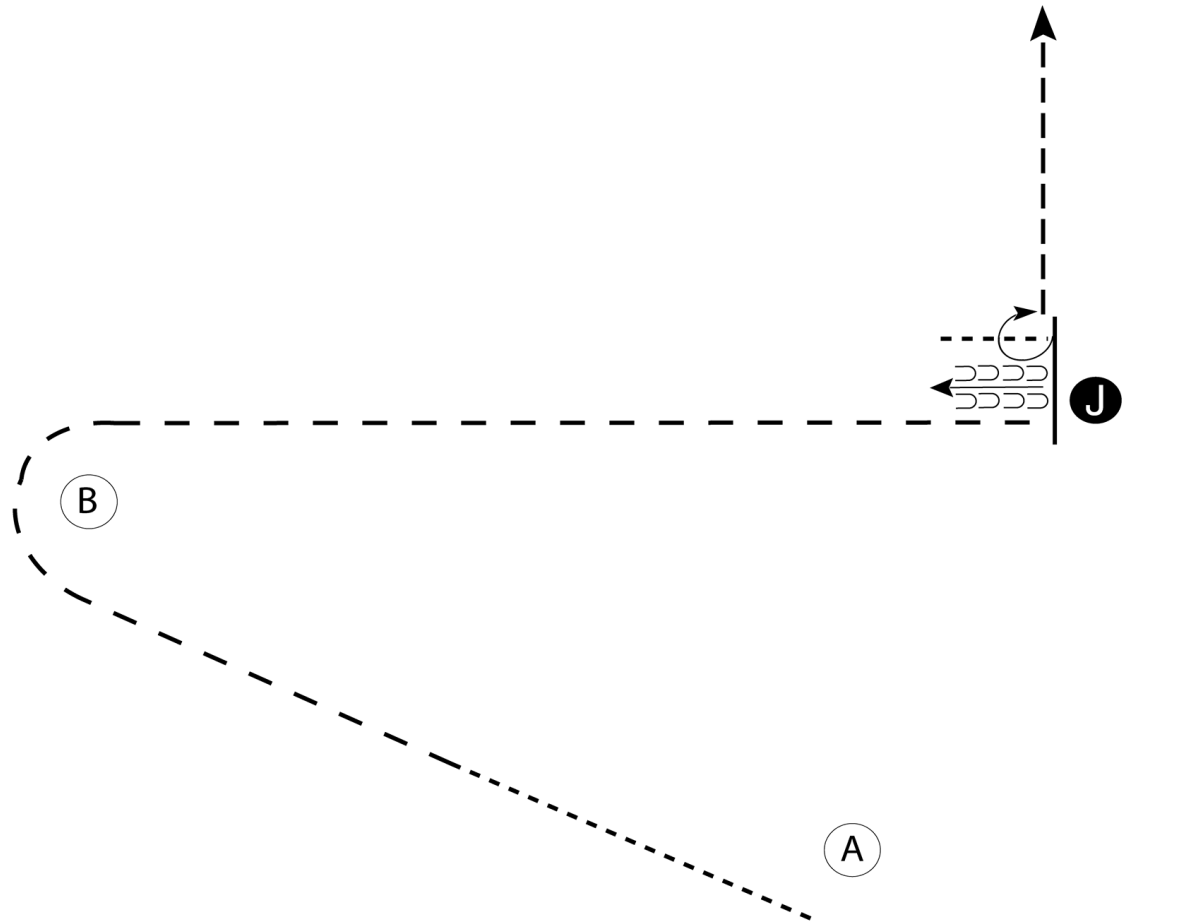

Wisconsin ARHA

Showmanship

Show Date: 09-02-2017

w w w . H o r s e S h o w P a t t e r n s . c o m

w w w . H o r s e S h o w P a t t e r n s . c o m

1. Begin at A. Walk halfway to B
2. Trot to and around B to the Judge
3. Stop and back one horse length
4. Walk to the Judge and set up for inspection
5. When dismissed perform a 270 degree turn and trot to the line-up

[S/1-15]

Pattern Provided by:

Amy Marx