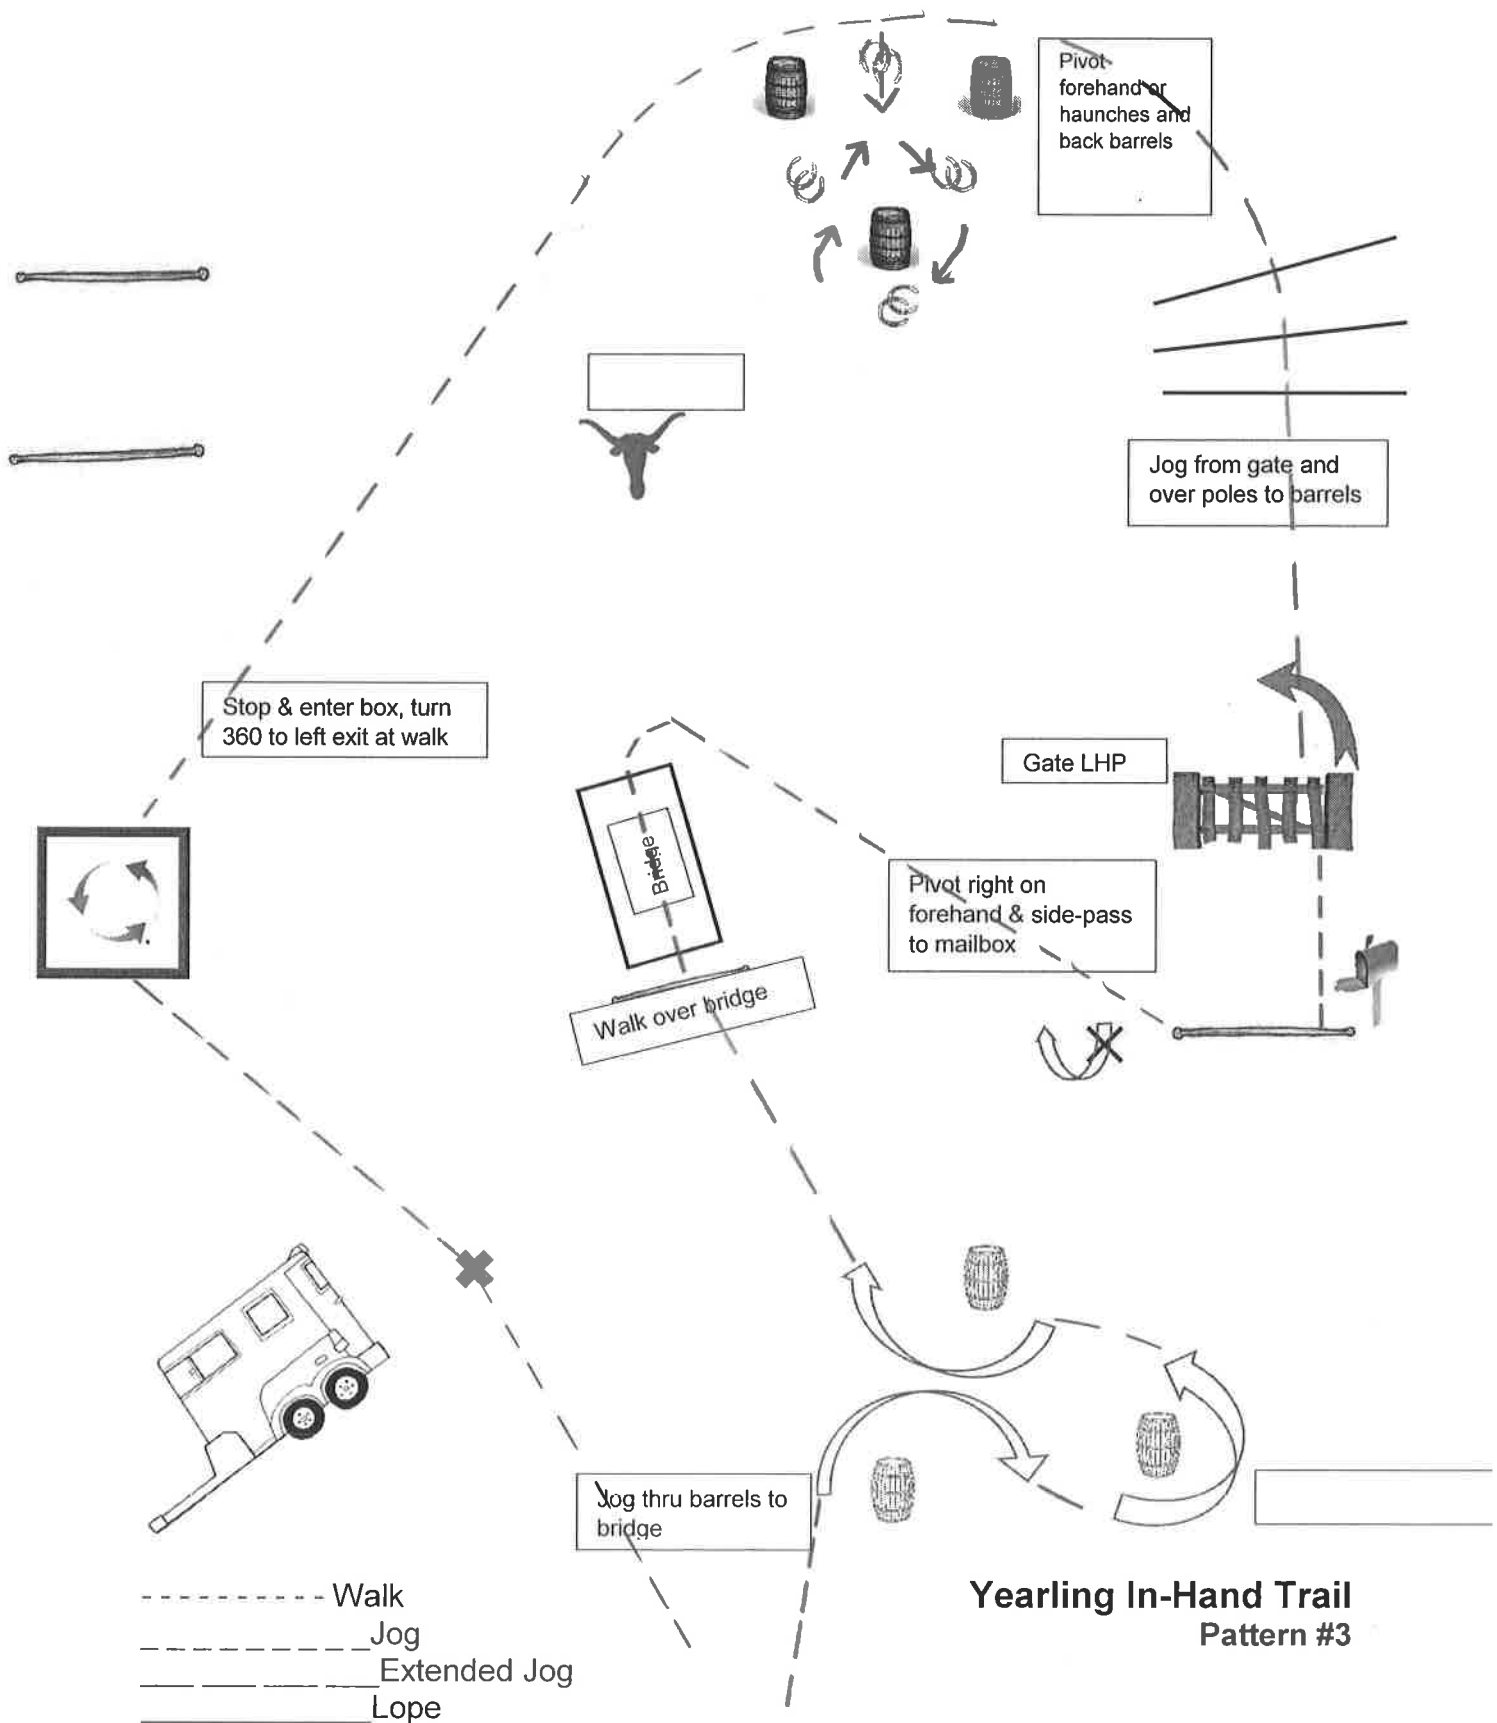

1. Enter and jog thru barrels to bridge
2. Walk over bridge to side-pass pole
3. Pivot right on forehead
4. Side-pass to mailbox & sack horse
5. Walk to gate and work gate LHP

6. Jog over poles to barrels, pivot haunches or forehead
7. Back thru barrels
8. Walk to box & turn 360\* in box *(left)*
9. Exit box at a walk & exit arena at a walk

1. Enter and jog thru barrels to bridge
2. Walk over bridge to side-pass pole
3. Pivot right on forehand
4. Side-pass to mailbox & sack horse
5. Walk to gate & work gate LHP

6. Jog over poles to barrels, pivot haunches or forehand
7. Back thru barrels
8. Walk to box, enter & turn 360\* in box (left)
9. Exit box at a walk to trailer
10. Load & unload horse, exit at a walk

1. Enter and jog thru barrels to bridge
2. Walk over bridge to steer
3. Rope steer then turn & walk to side-pass pole
4. Pivot right on forehand & side-pass to mailbox
5. Sack horse, walk to & work gate LHP

6. Jog from gate, over poles to barrels
7. Pivot haunches or forehand and back thru barrels
8. Lope left lead over poles to box, stop & walk into box
9. Turn 360 in box, exit at walk to trailer & load & unload