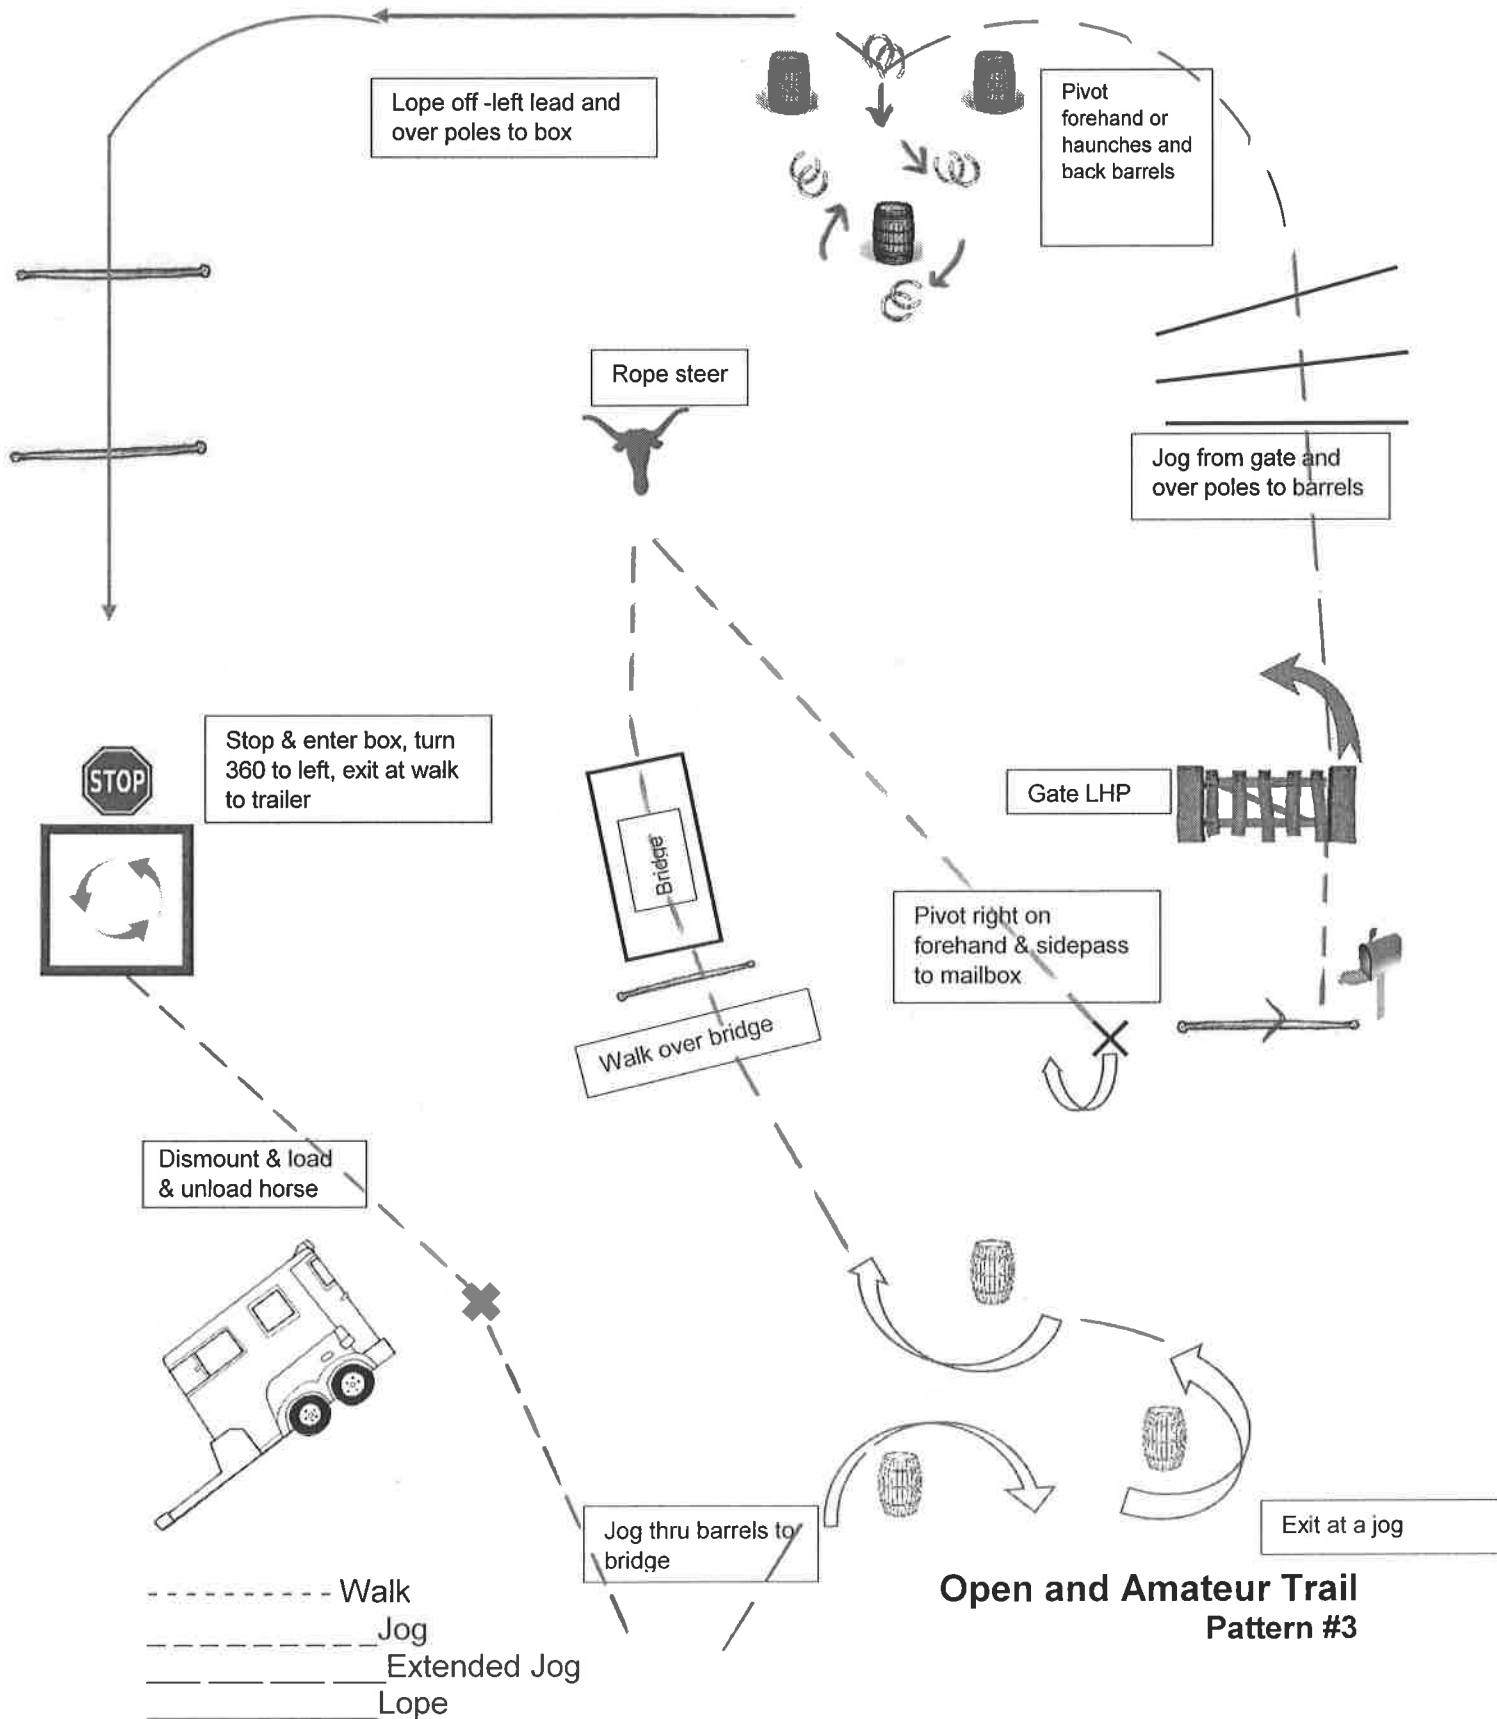

1. Enter and jog thru barrels to bridge
2. Walk over bridge to steer
3. Rope steer then turn & walk to side-pass pole
4. Pivot right on forehand & side-pass to mailbox
5. Sack horse, walk to & work gate LHP

6. Jog from gate, over poles to barrels
7. Pivot haunches or forehand and back thru barrels
8. Lope left lead over poles to box, stop & walk into box
9. Turn 360 in box, exit at walk to trailer & load & unload

(left)

Open and Amateur Trail Pattern #3