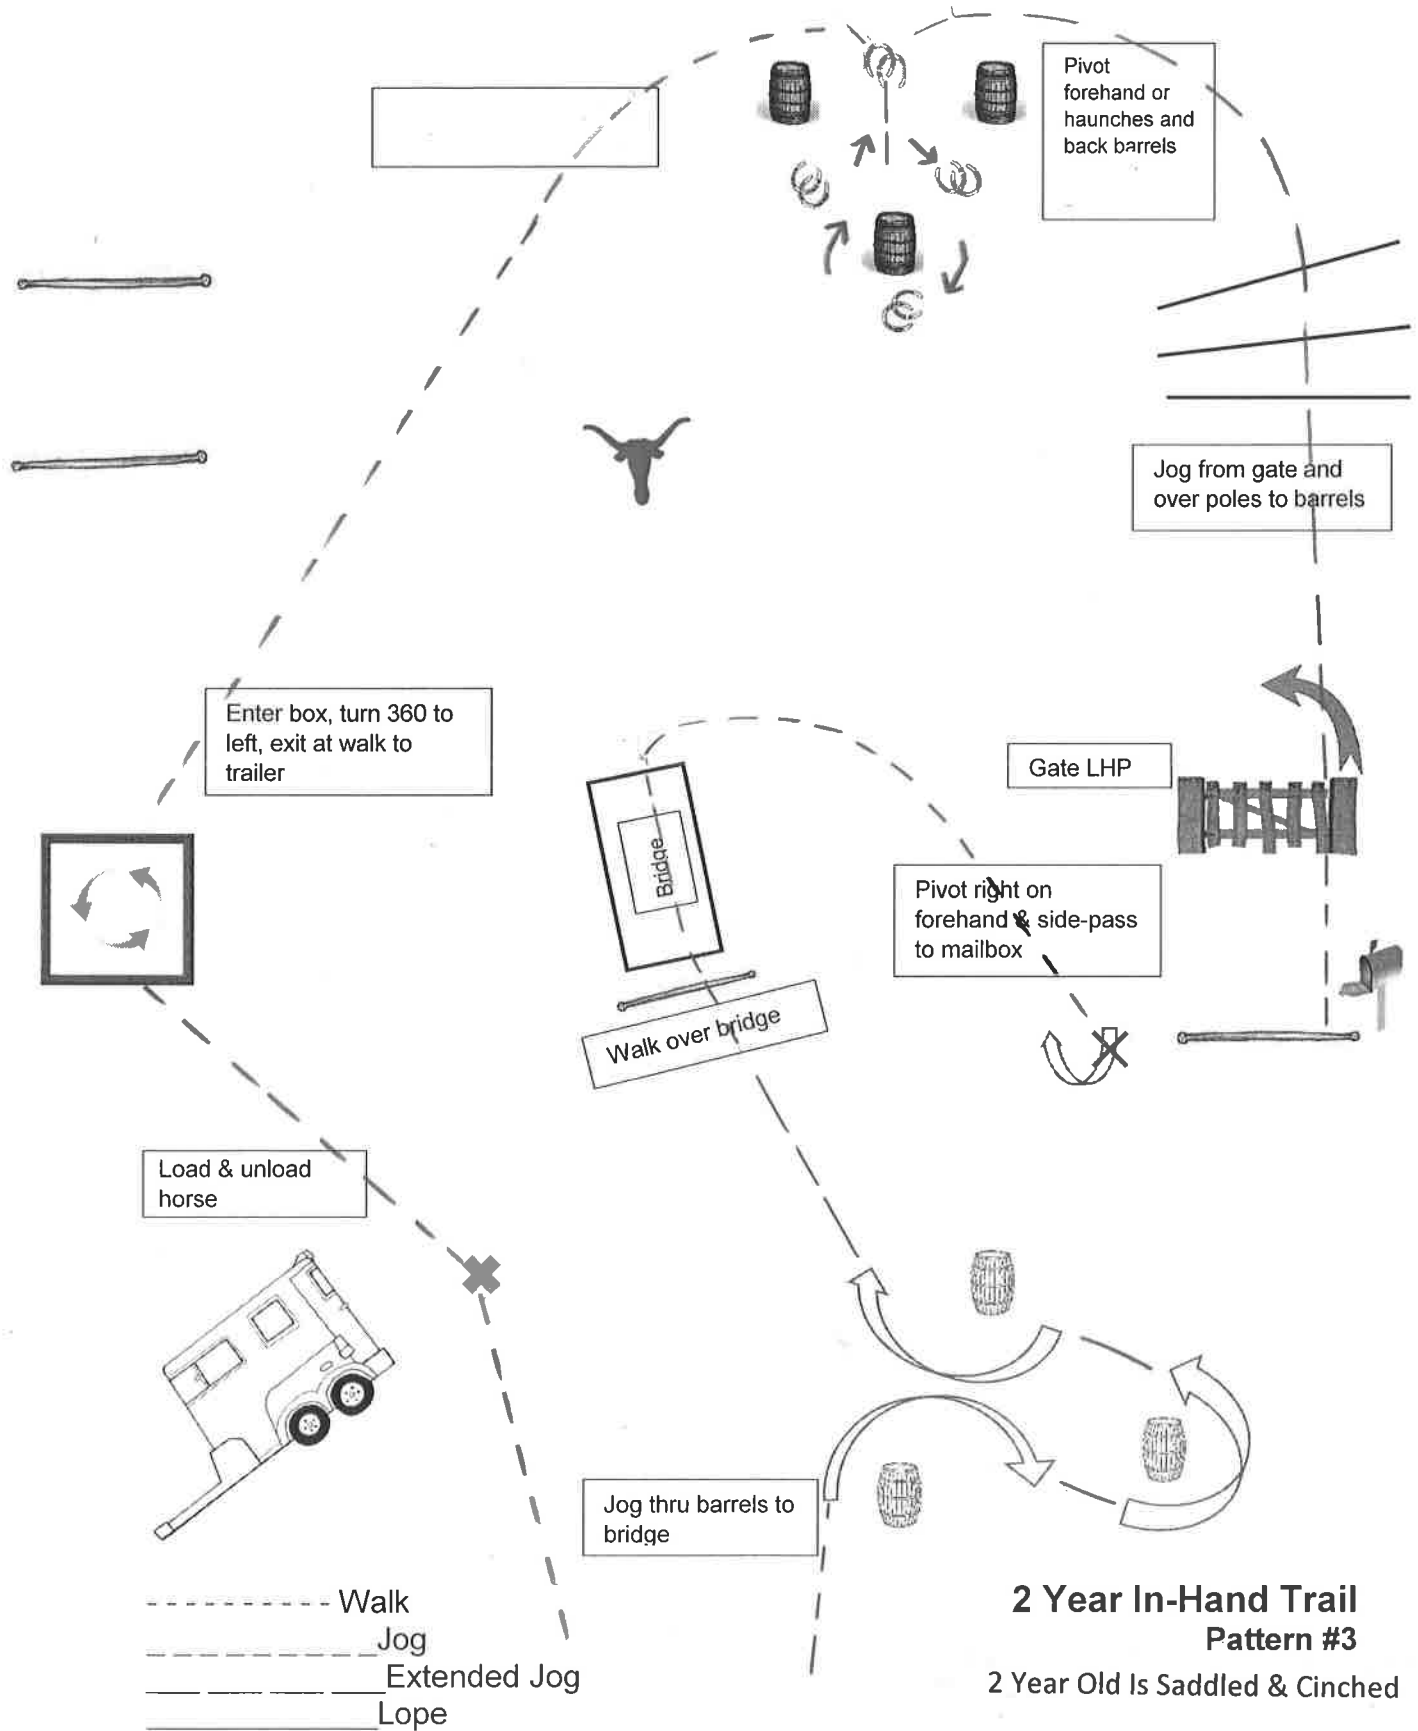

1. Enter and jog thru barrels to bridge
2. Walk over bridge to side-pass pole
3. Pivot right on forehead
4. Side-pass to mailbox & sack horse
5. Walk to gate and work gate LHP

6. Jog over poles to barrels, pivot haunches or forehead
7. Back thru barrels
8. Walk to box & turn 360\* in box *(left)*
9. Exit box at a walk & exit arena at a walk

1. Enter and jog thru barrels to bridge
2. Walk over bridge to side-pass pole
3. Pivot right on forehand
4. Side-pass to mailbox & sack horse
5. Walk to gate & work gate LHP

6. Jog over poles to barrels, pivot haunches or forehand
7. Back thru barrels
8. Walk to box, enter & turn 360\* in box (left)
9. Exit box at a walk to trailer
10. Load & unload horse, exit at a walk

1. Enter and jog thru barrels to bridge
2. Walk over bridge to steer
3. Rope steer then turn & walk to side-pass pole
4. Pivot right on forehand & side-pass to mailbox
5. Sack horse, walk to & work gate LHP

6. Jog from gate, over poles to barrels
7. Pivot haunches or forehand and back thru barrels
8. Lope left lead over poles to box, stop & walk into box
9. Turn 360 in box, exit at walk to trailer & load & unload